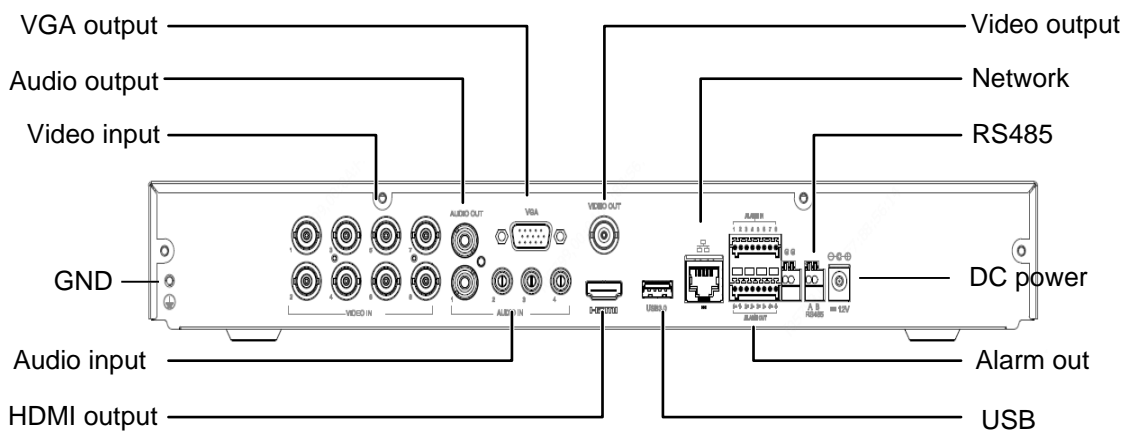

Rear Panel

Take NVR302-08U for example

Zhejiang Uniview Technologies Co.,Ltd.

Building No.10, Wanlun Science Park, Jiangling Road 88, Binjiang District, Hangzhou, Zhejiang, China

Email: overseasbusiness@uniview.com; globalsupport@uniview.com

<http://www.uniview.com>

©2018 Zhejiang Uniview Technologies Co.,Ltd. All rights reserved.

*Product specifications and availability are subject to change without notice.