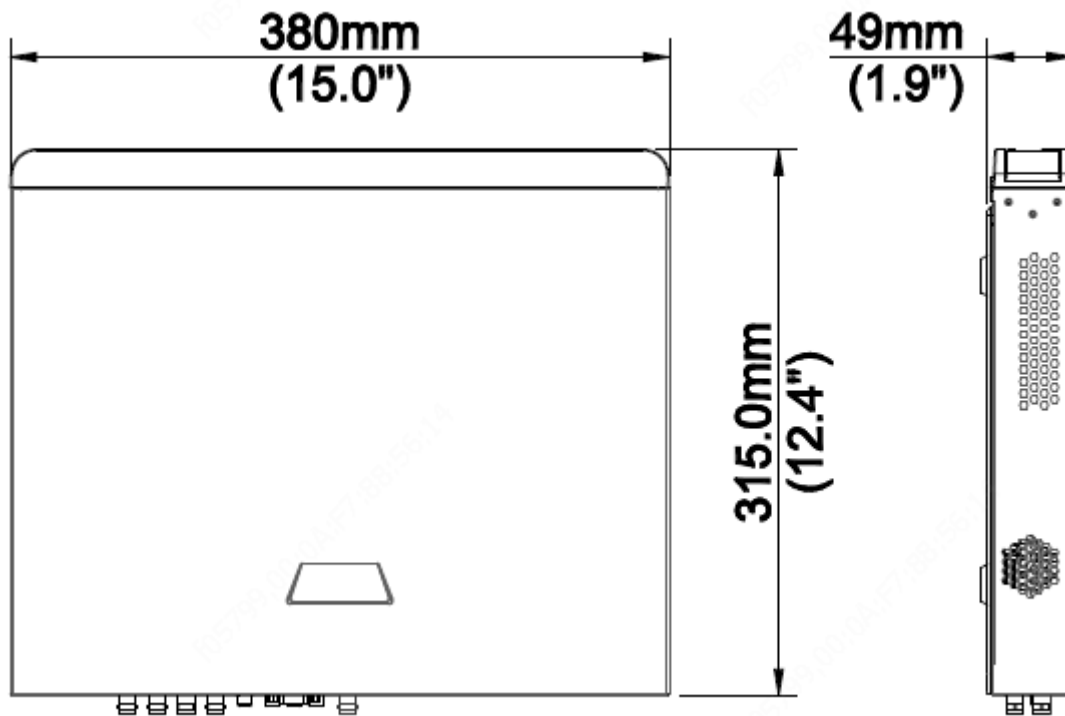

Network Video Recorder

NVR302 Series

Key Features

- Support H.265/H.264 video formats
- Support TVI,AHD, CVI,CVBS, IP cameras with adaptive access
- 8/16-channel BNC input
- Up to 8MP resolution for recording
- Support 1-ch HDMI output at up to 4K, 1-ch VGA output at up to 1920*1080
- Long transmission distance over coax cable

	D1@30P(Max)	720P@30P*8 Sub stream: D1@30P(Max)	D1@30P(Max)
Hard Disk			
SATA	2 SATA interface		
Capacity	Up to 8TB for each HDD		
External Interface			
Network Interface	1RJ45 10M/100M self-adaptive Ethernet Interfaces	1RJ45 10M/100M/1000M self-adaptive Ethernet Interfaces	
USB Interface	Rear panel: 1 x USB2.0,Front panel: 1xUSB2.0	Rear panel: 1 x USB3.0,Front panel: 1xUSB2.0	
Seral Interface	1 x RS485		
Alarm In	-	8	-
Alarm Out	-	4	-
General			
Power Supply	12V DC Power Consumption: ≤ 8 W(without HDD)	12V DC Power Consumption: ≤ 12 W(without HDD)	
Working Environment	-10°C ~ + 55°C (+14°F ~ +131°F), Humidity ≤ 90% RH(non-condensing)		
Dimensions(W×D×H)	380mm ×315mm× 49mm (15" × 12.4"×1.9")		
Weight (without HDD)	≤1.9 Kg (4.19lb)		

Dimensions

Rear Panel

Take NVR302-08U for example

Zhejiang Uniview Technologies Co.,Ltd.

Building No.10, Wanlun Science Park, Jiangling Road 88, Binjiang District, Hangzhou, Zhejiang, China

Email: overseasbusiness@uniview.com; globalsupport@uniview.com